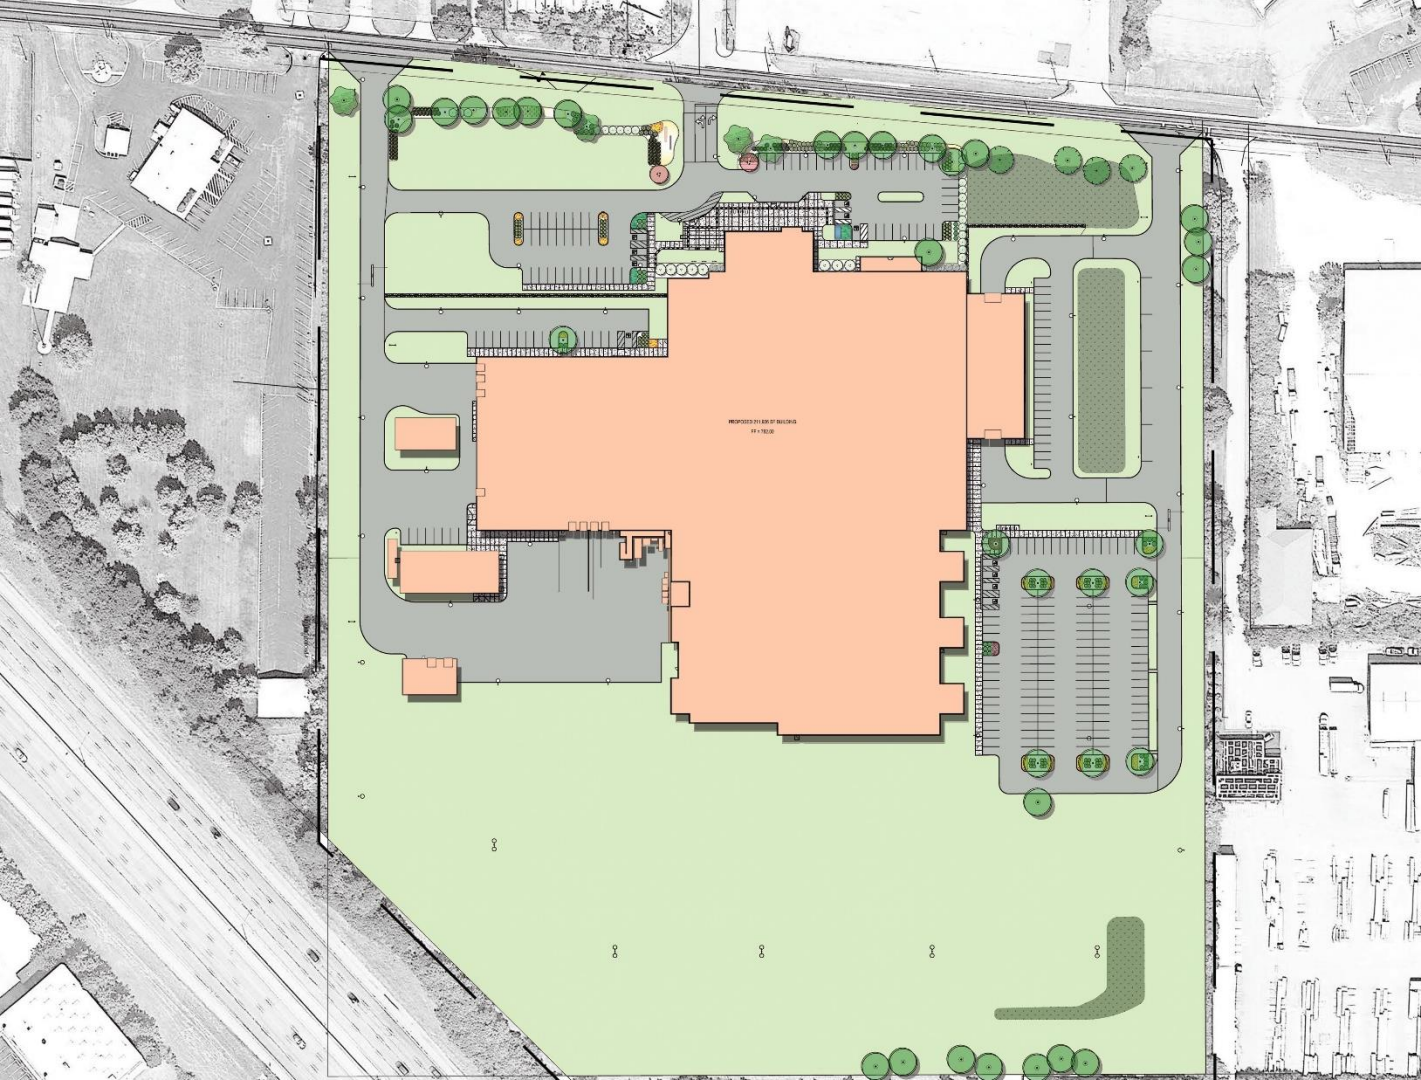

FRANKLIN COUNTY CORRECTIONS CENTER SITE

2551 Fisher Road
Columbus, Ohio

Approximately 24 acres

Google

SITE PLAN

- ### KEY SITE FEATURES
- Approximately 24 acres
 - Phase One: 429,000 GSF
 - Total Build Out is over 900,000 GSF

View from northeast looking to southwest

Main Entry - view from northwest looking to southeast

FRANKLIN COUNTY
CORRECTIONS CENTER

RECEPTION & LOBBY

FIRST FLOOR MALE ORIENTATION