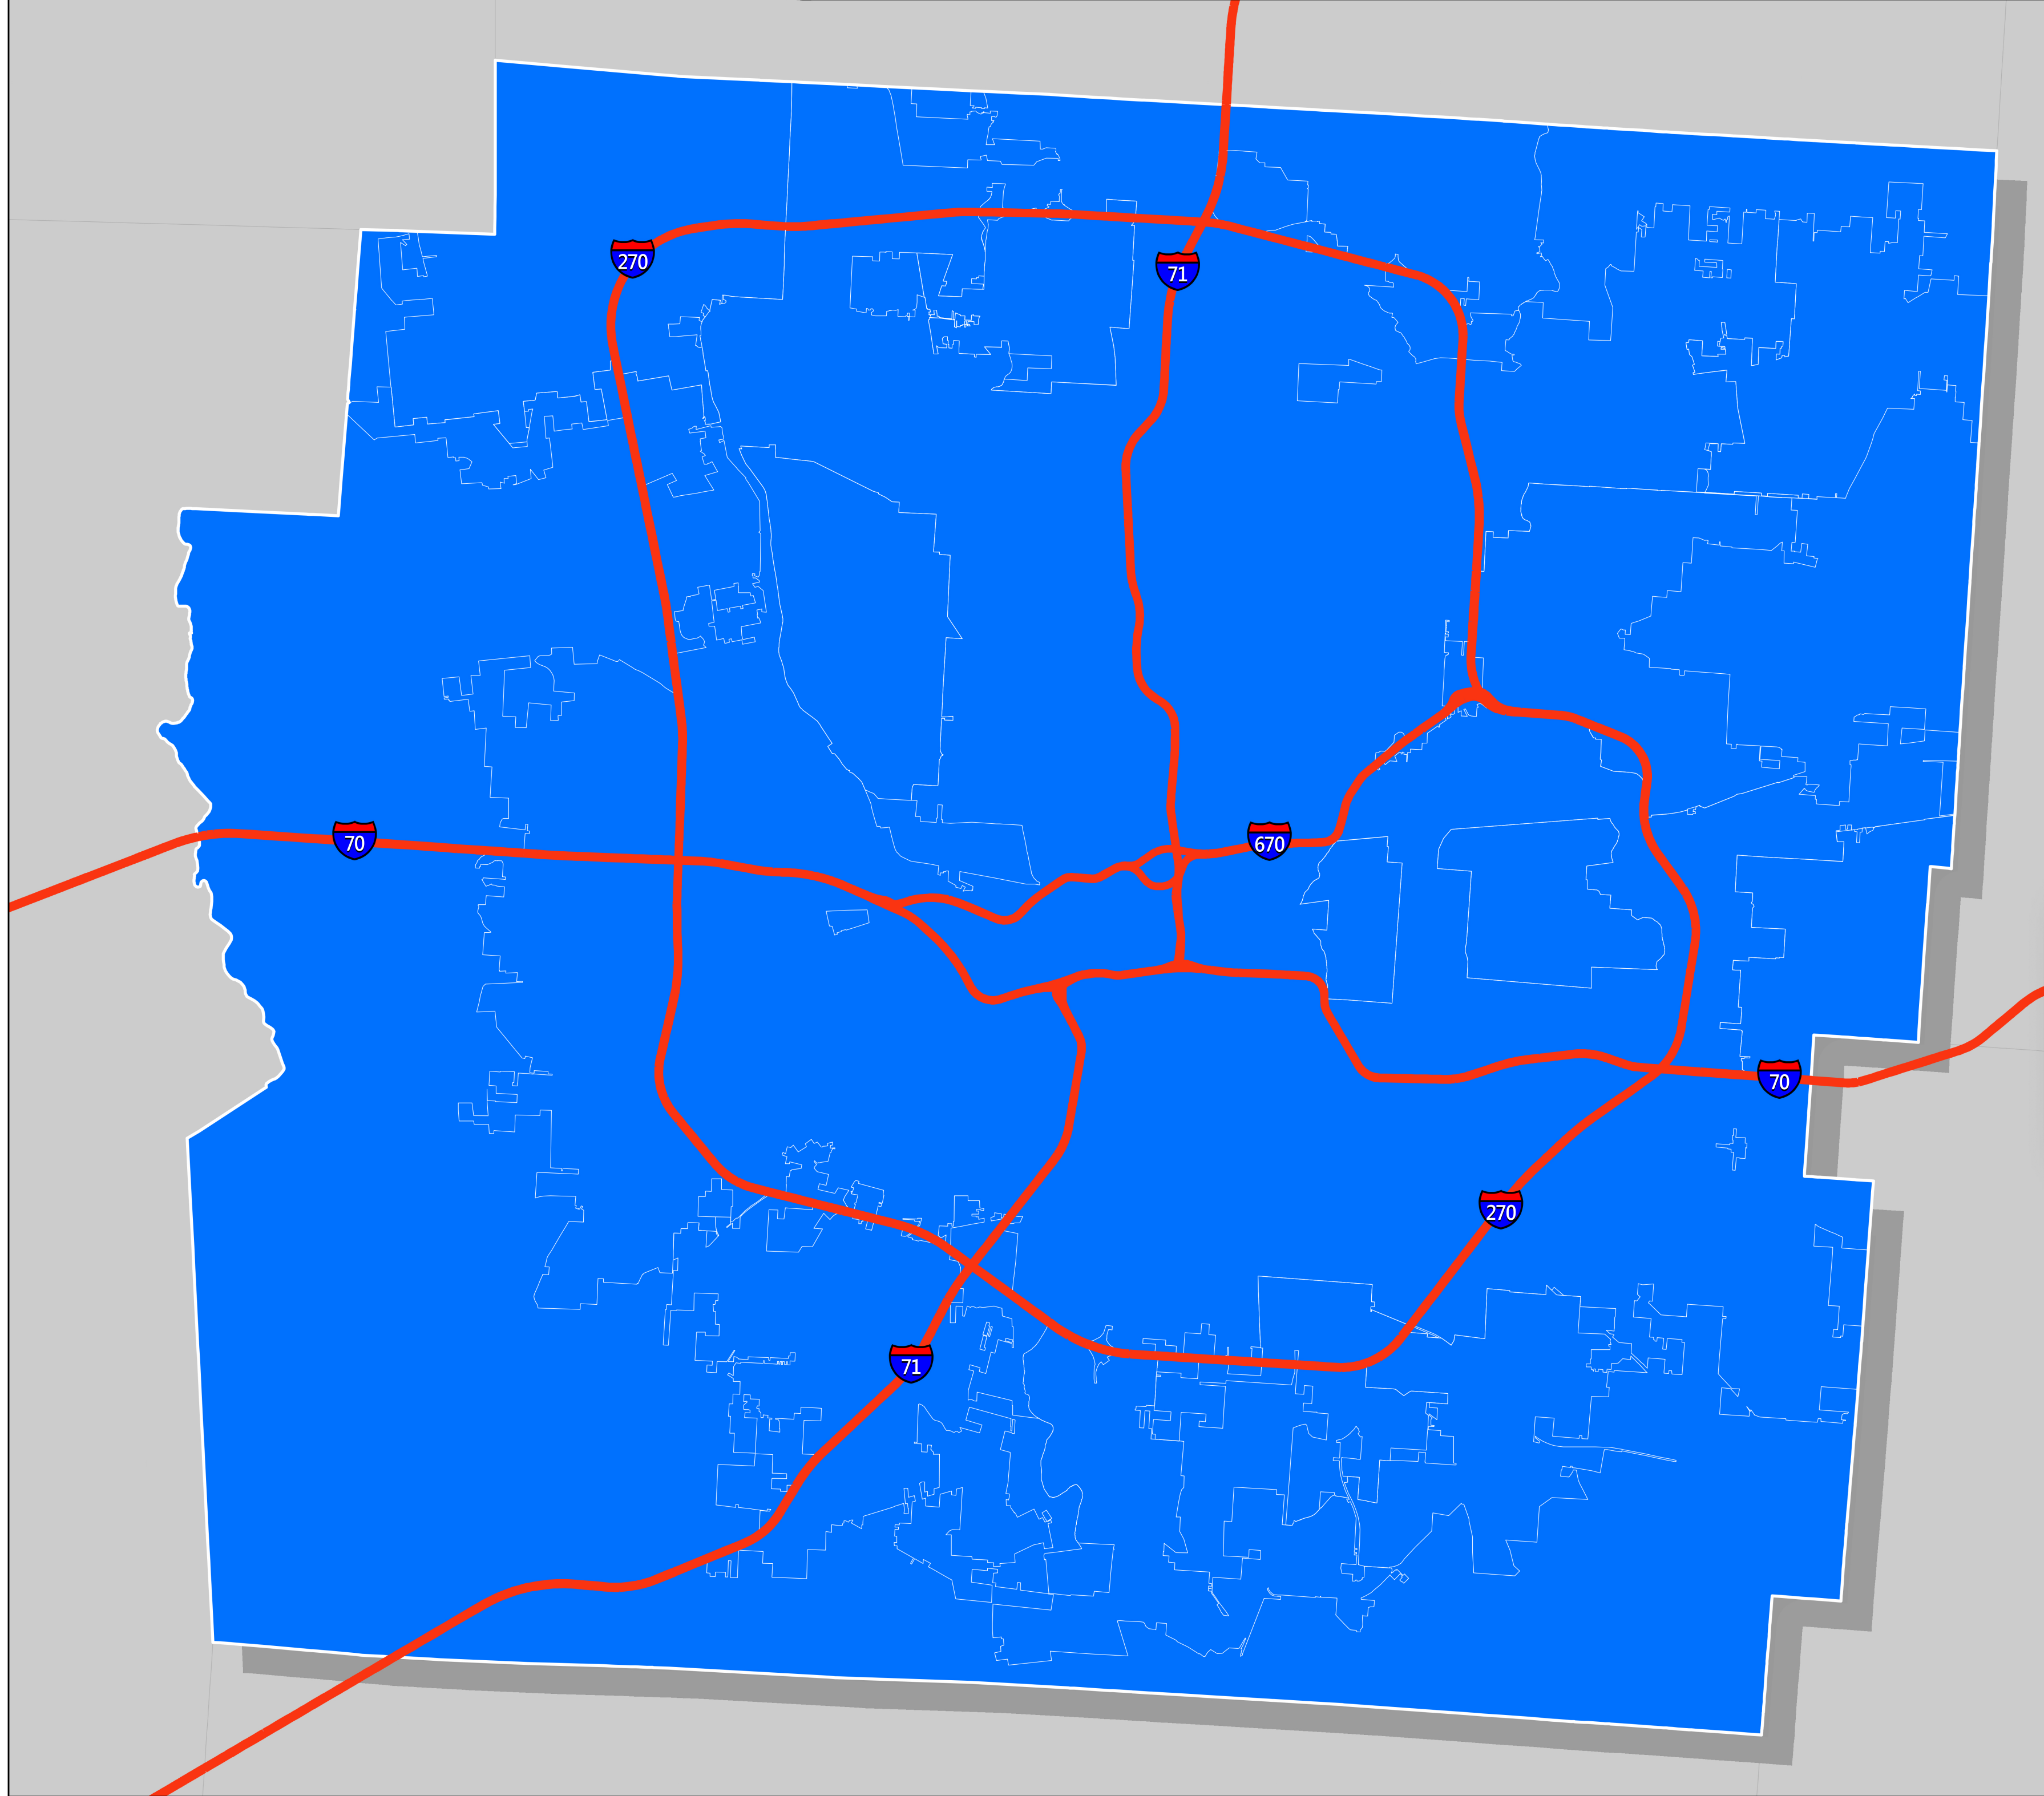

FRANKLIN COUNTY **TEXT-TO-911 NOW AVAILABLE**

A large red speech bubble graphic. At the top, the number '911' is written in large white font. Below it, the word 'CALL' is in white on a black background, and 'TEXT' is in white on a black speech bubble tail. At the bottom, the phrases 'IF YOU CAN' and 'IF YOU CAN'T' are written in white.

Text-to-911 allows a person to send a text message (SMS) from a mobile device to 911 when placing a call is too dangerous. To text 911, simply enter the numbers "911" (only 911, no punctuation) in the "To" or "Recipient" field, type a brief but detailed message that includes location and type of emergency, and press "Send."